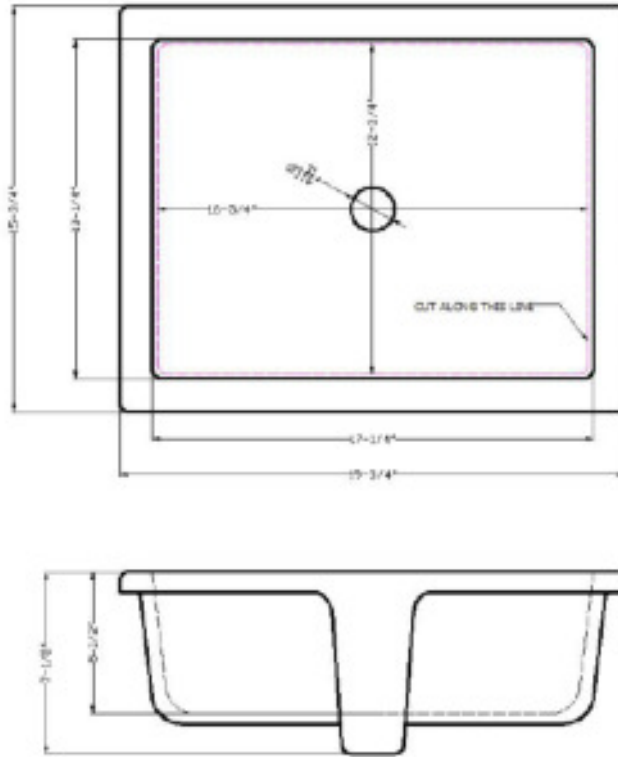

Single Bowl Sink

SIN-POR-VURWH-2015FL

Specifications

FEATURES:

- 7" (178mm) deep
- 1-11/16" (43mm) drain opening
- Minimum cabinet size: 24"

These sinks are listed by the International Association of Plumbing and Mechanical Officials as meeting the requirements of the Uniform Plumbing Code.