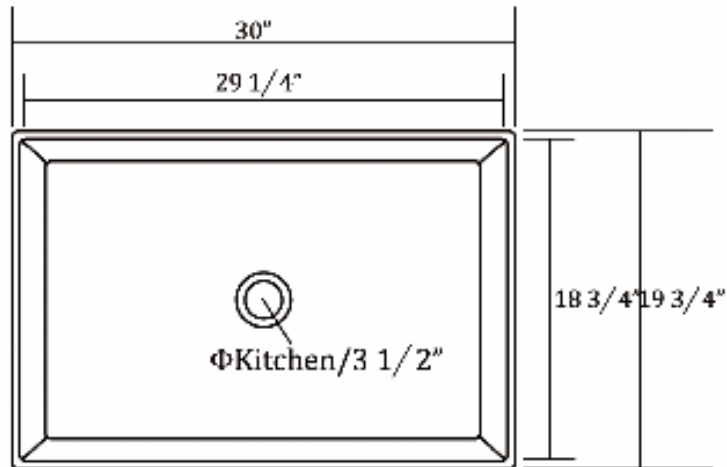

Fireclay Farmhouse Kitchen Sink

Single Bowl

Specifications

FEATURES:

- 8.5" (216mm) deep
- 3-1/2" (89mm) drain opening
- Minimum cabinet size: 36"

These sinks are listed by the International Association of Plumbing and Mechanical Officials as meeting the requirements of the Uniform Plumbing Code.