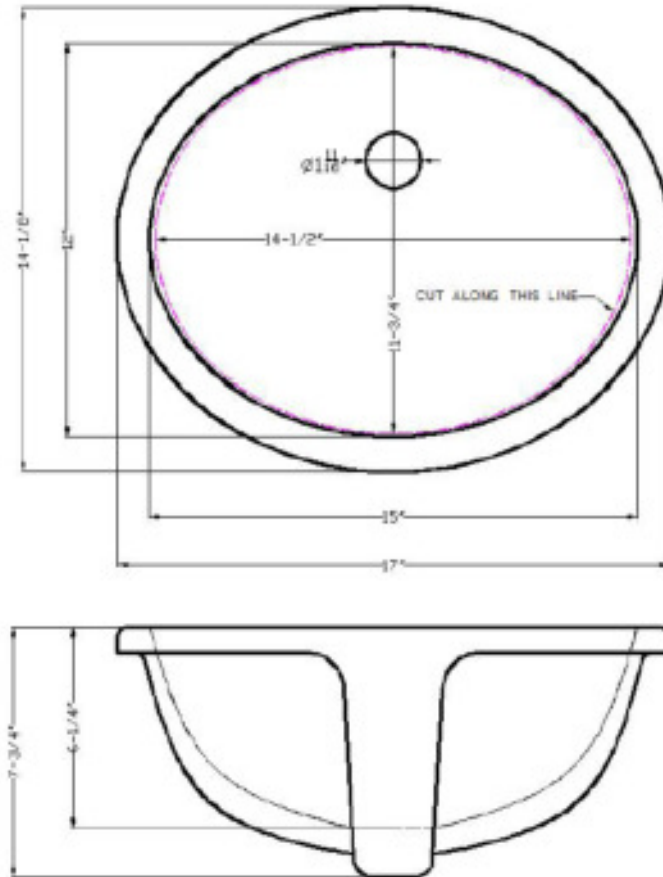

Single Bowl Sink

SIN-POR-UNDOVLWHT-1512

Specifications

FEATURES:

- 7.5" (190mm) deep
- 1-11/16" (43mm) drain opening
- Minimum cabinet size: 21"

These sinks are listed by the International Association of Plumbing and Mechanical Officials as meeting the requirements of the Uniform Plumbing Code.