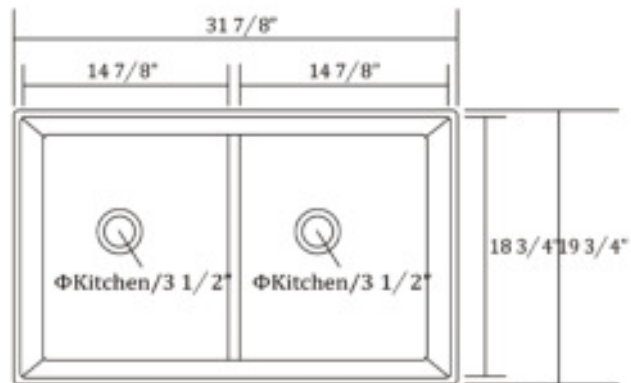

Fireclay Farmhouse Kitchen Sink

Double Bowl

SIN-POR-UDBWH5050-3220FSAF

Specifications

FEATURES:

- 8.5" (216mm) deep
- 3-1/2" (89mm) drain opening
- Minimum cabinet size: 36"

These sinks are listed by the International Association of Plumbing and Mechanical Officials as meeting the requirements of the Uniform Plumbing Code.